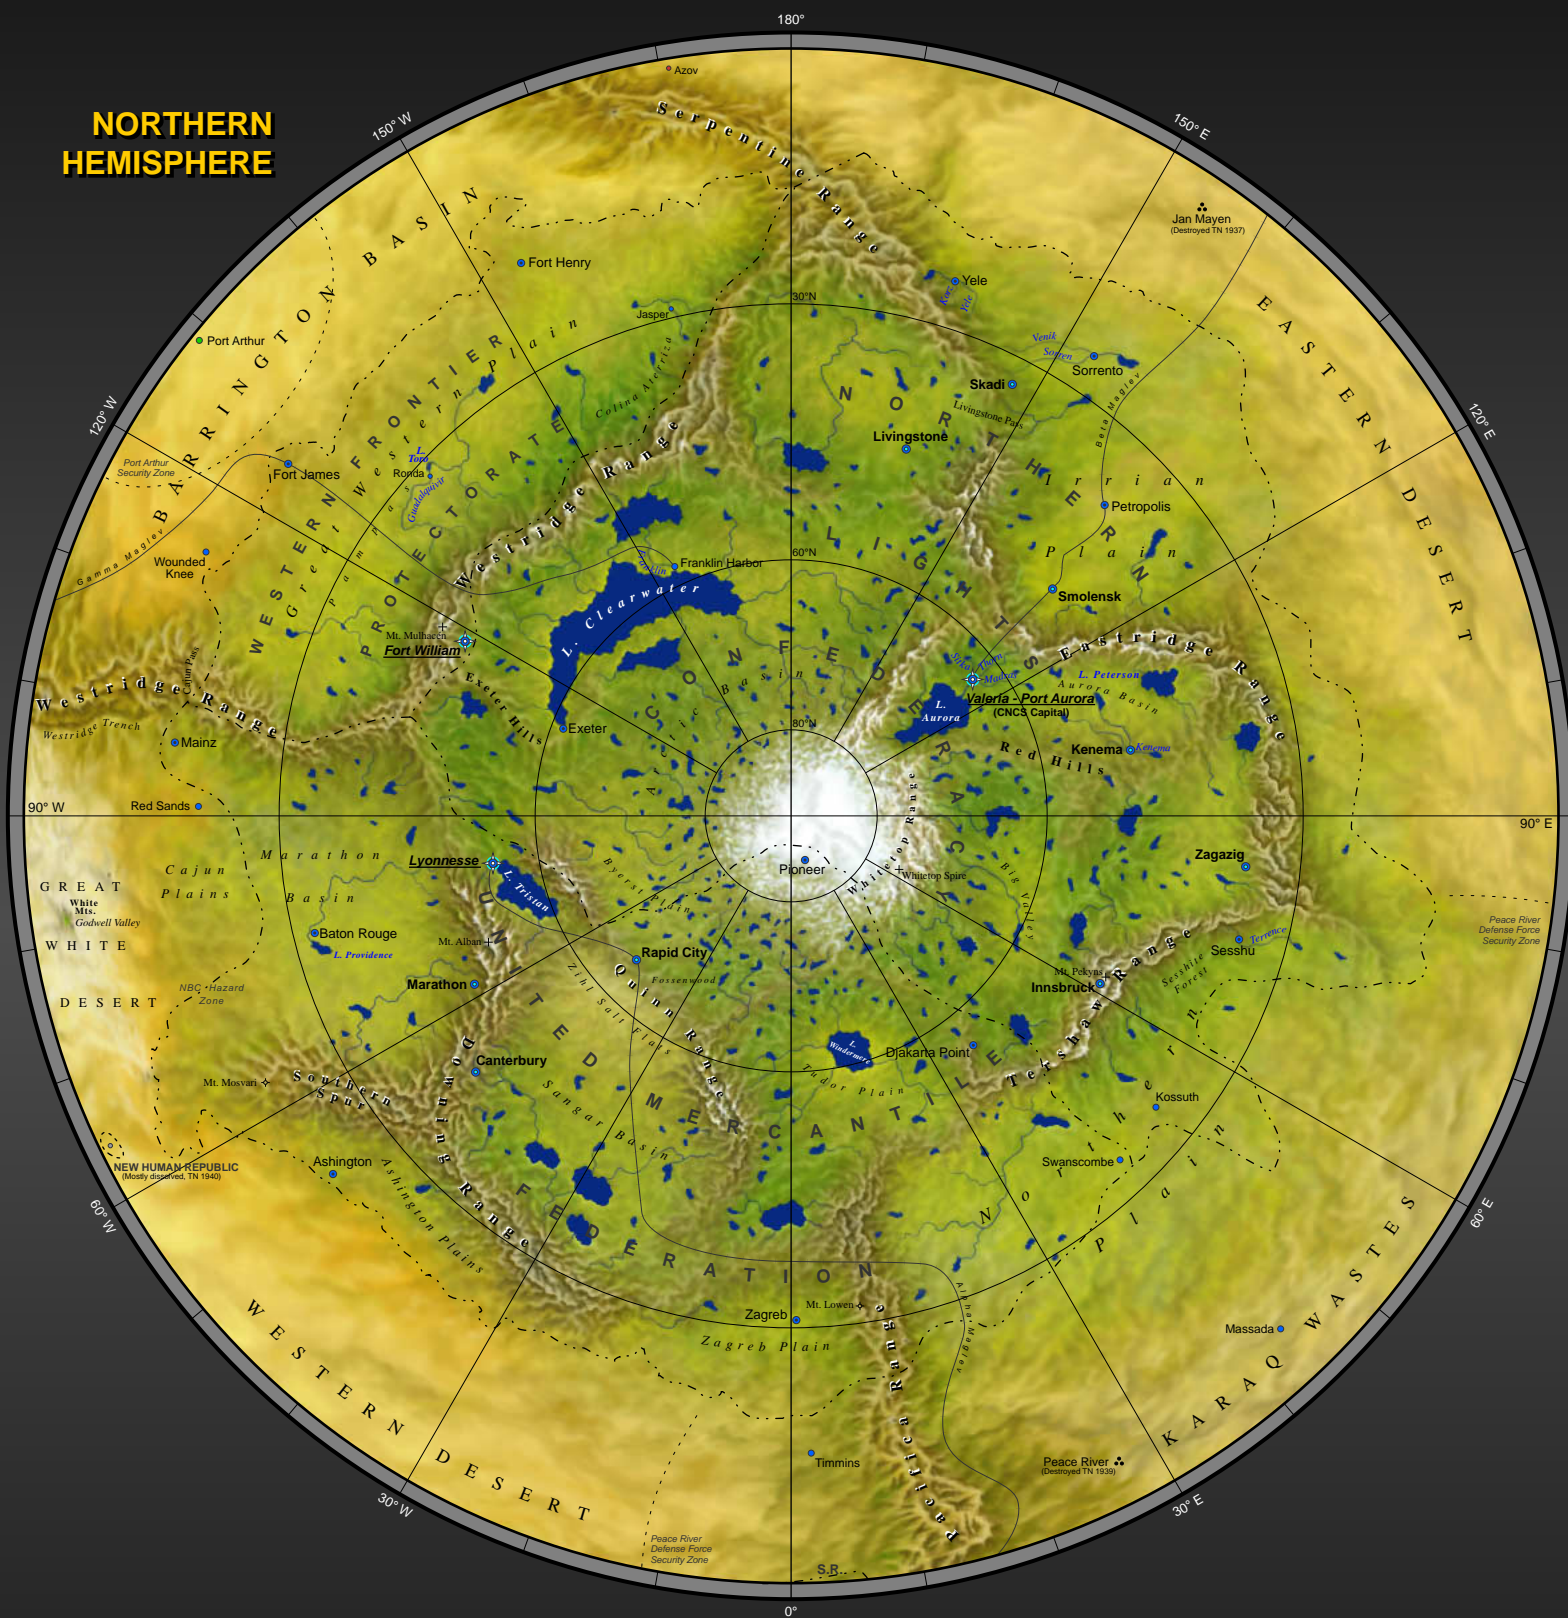

THE COMPLETE MAP OF TERRA NOVA

CYLINDRICAL EQUIDISTANT PROJECTION

TN 1941
AD 6137

LEGEND:

- POPULATION:**
 0 - 50,000
 50,000 - 500,000
 500,000 - 1,000,000
 1,000,000+
- CNCS/AST capitals**
- Ruined cities**
- Mountain peaks**
- Volcanoes**
- Maglev lines**

SCALE ALONG PARALLELS:

NORTHERN HEMISPHERE

SOUTHERN HEMISPHERE

THE COMPLETE MAP OF TERRA NOVA

AZIMUTHAL EQUIDISTANT PROJECTIONS

TN 1941
AD 6137

LEGEND:

- CNCS
- AST
- Independent
- No Coll
- Population: 0 - 50,000
- Population: 50,000 - 500,000
- Population: 500,000 - 1,000,000
- Population: 1,000,000+
- CNCS/AST capitals
- ▲ Ruined cities
- Maglev lines
- + Mountain peaks
- ◆ Volcanoes

SCALE ALONG MERIDIANS:

0 500 1000 2000 3000 4000 5000 km