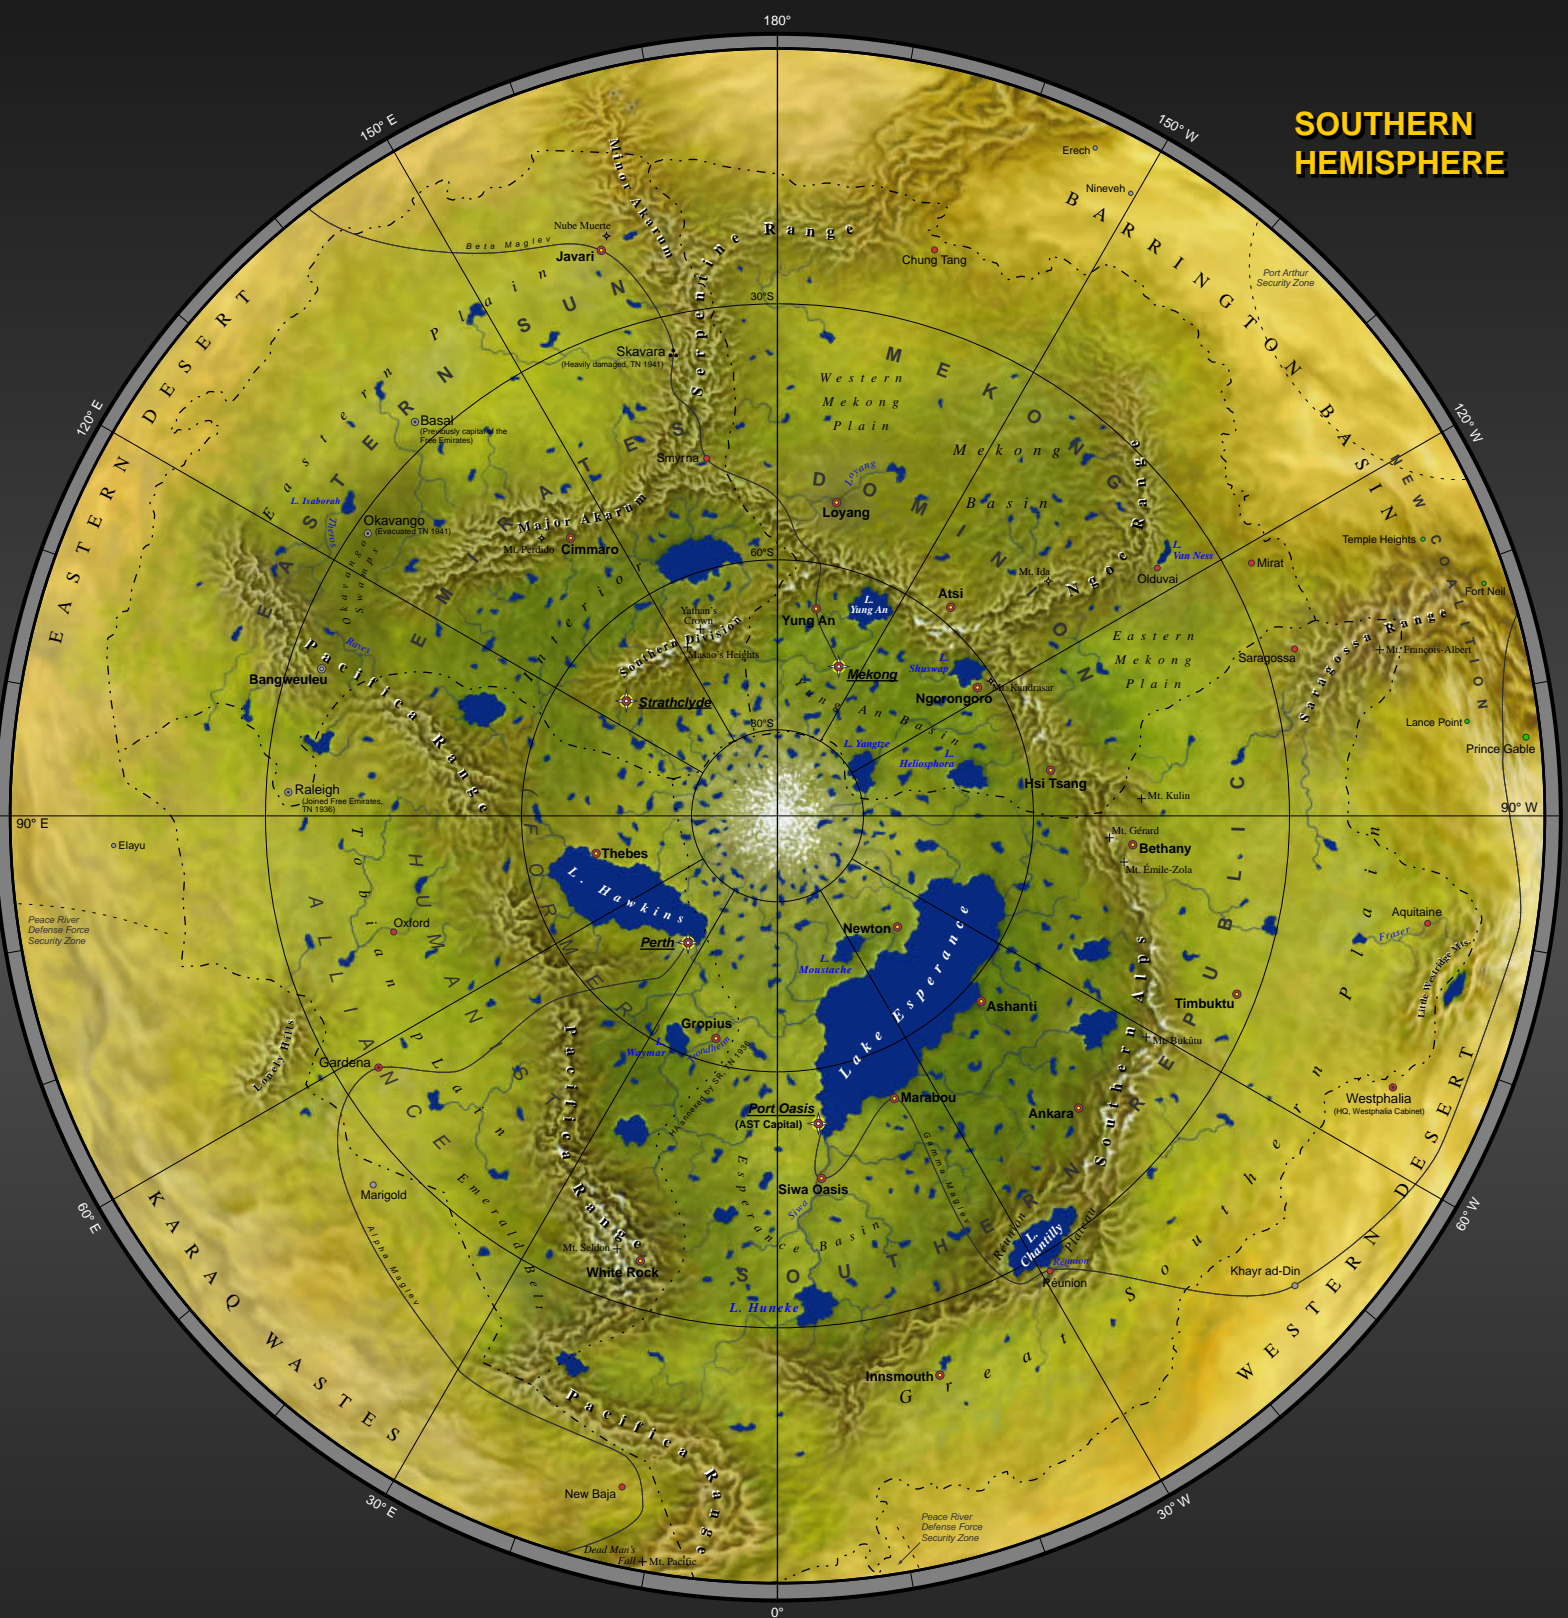

THE COMPLETE MAP OF TERRA NOVA

CYLINDRICAL EQUIDISTANT PROJECTION

TN 1941
AD 6137

LEGEND:

- POPULATION:**
 0 - 50,000
 50,000 - 500,000
 500,000 - 1,000,000
 1,000,000+
- CNCS/AST capitals**
- Ruined cities**
- Mountain peaks**
- Volcanoes**
- Maglev lines**

SCALE ALONG PARALLELS:

NORTHERN HEMISPHERE

SOUTHERN HEMISPHERE

THE COMPLETE MAP OF TERRA NOVA

AZIMUTHAL EQUIDISTANT PROJECTIONS

TN 1941
AD 6137

LEGEND:

- CNCS
- AST
- Independent
- No Coll
- Population: 0 - 50,000
- Population: 50,000 - 500,000
- Population: 500,000 - 1,000,000
- Population: 1,000,000+
- CNCS/AST capitals
- ▲ Ruined cities
- Maglev lines
- + Mountain peaks
- ◆ Volcanoes

SCALE ALONG MERIDIANS:

0 500 1000 2000 3000 4000 5000 km